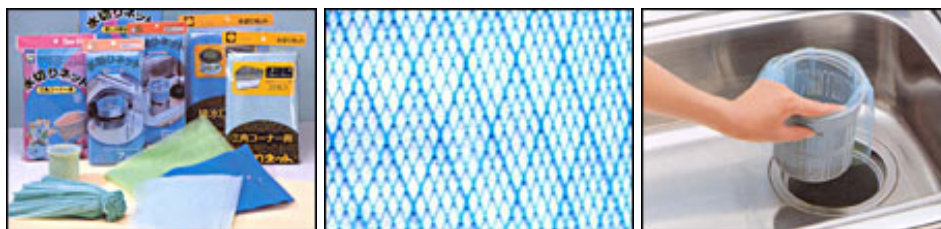

Mizukiri Netting

There are two kinds of Mizukiri Netting which are Flat Mizukiri Netting and Rope Mizukiri Netting.

Code	Size	Color
D1803024	30cm x 24cm	Pale Blue
GE3201825	18cm x 25cm	Pale Blue, White, Light Green, Clear
GE4002825	28cm x 25cm	Pale Blue, White, Light Green, Clear